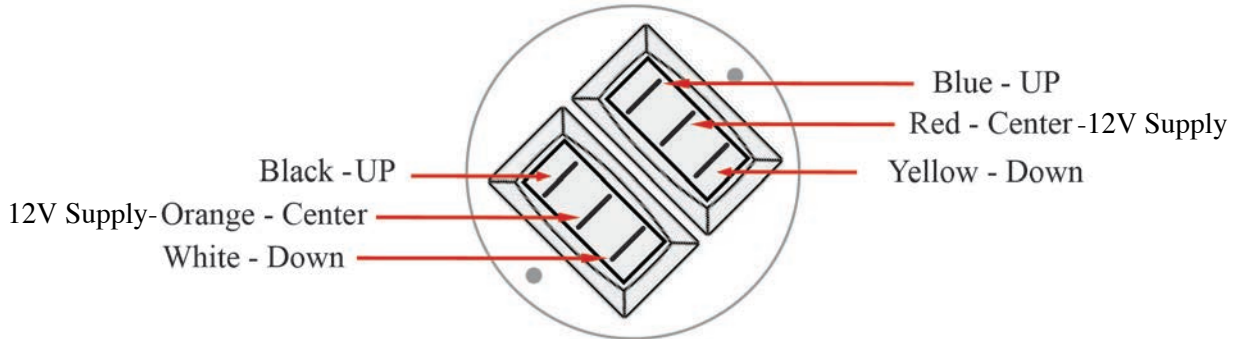

Dual Trim Switch Wiring

Billet and Standard Style Controls

Model Numbers: BBEE, BBEM, BBMM, STEE, STEM, STMM, DTS, DTSX

For Right Hand Thumb Actuation