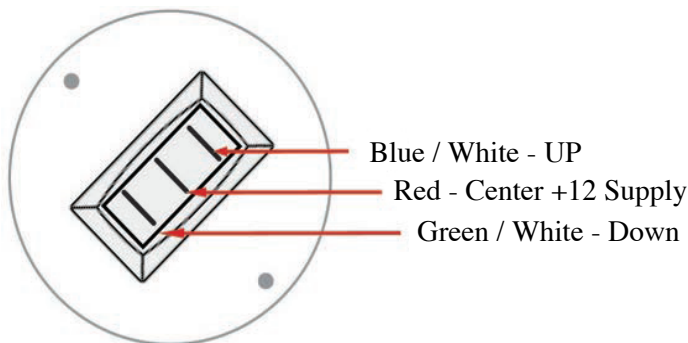

## Trim Switch Wiring- Single

Billet and Standard Style Controls

Model Numbers: BBEE, BBEM, BBMM, STEE, STEM, STMM, DTS, DTSX

### For Left Hand Thumb Actuation

Trim Switch Side View