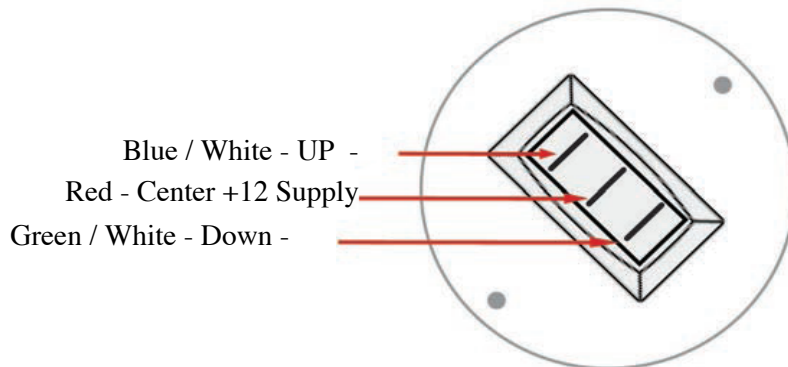

Trim Switch Wiring- Single

Billet and Standard Style Controls

Model Numbers: BBEE, BBEM, BBMM, STEE, STEM, STMM, DTS, DTSX

For Right Hand Thumb Actuation