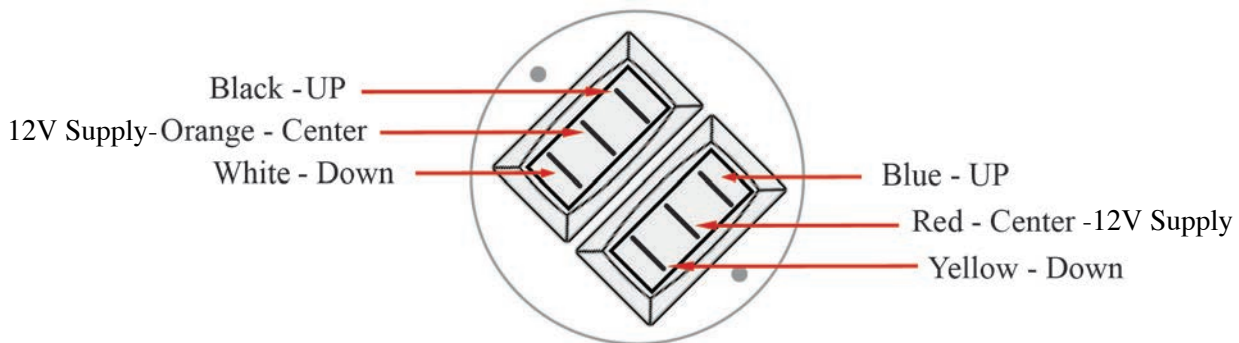

For Left Hand Thumb Actuation

Trim Switch Side View